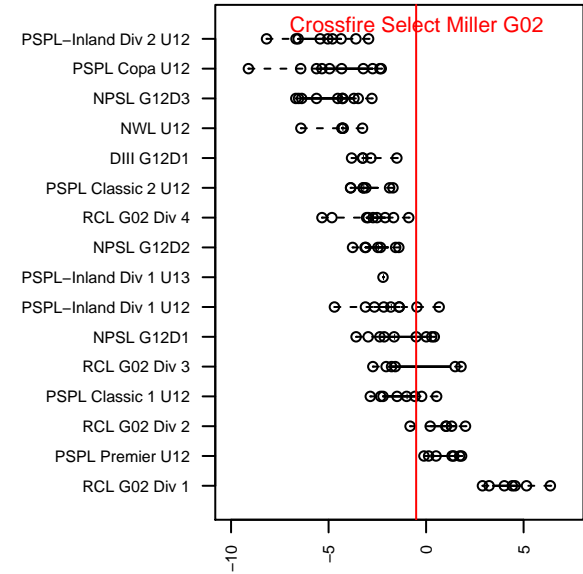

**attack and defense rating
relative to others at age
and all opponents in last 13 months**