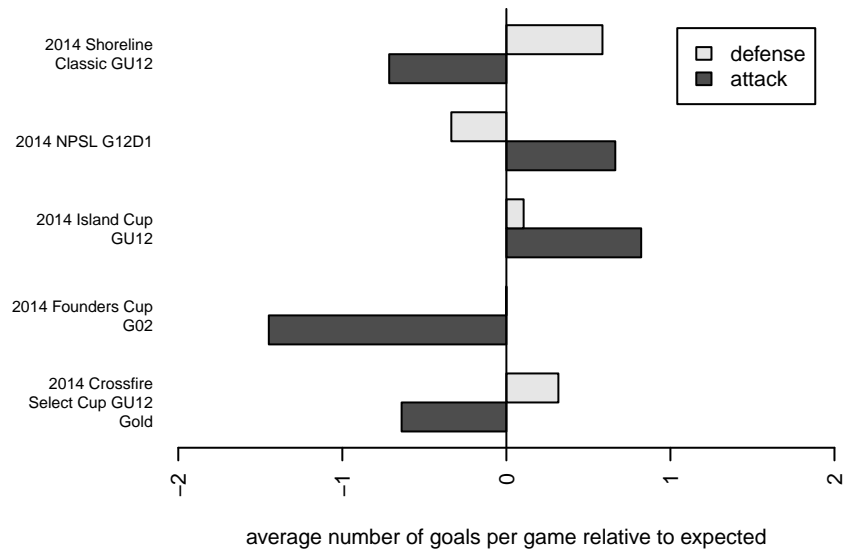

Performance relative to 13 month average