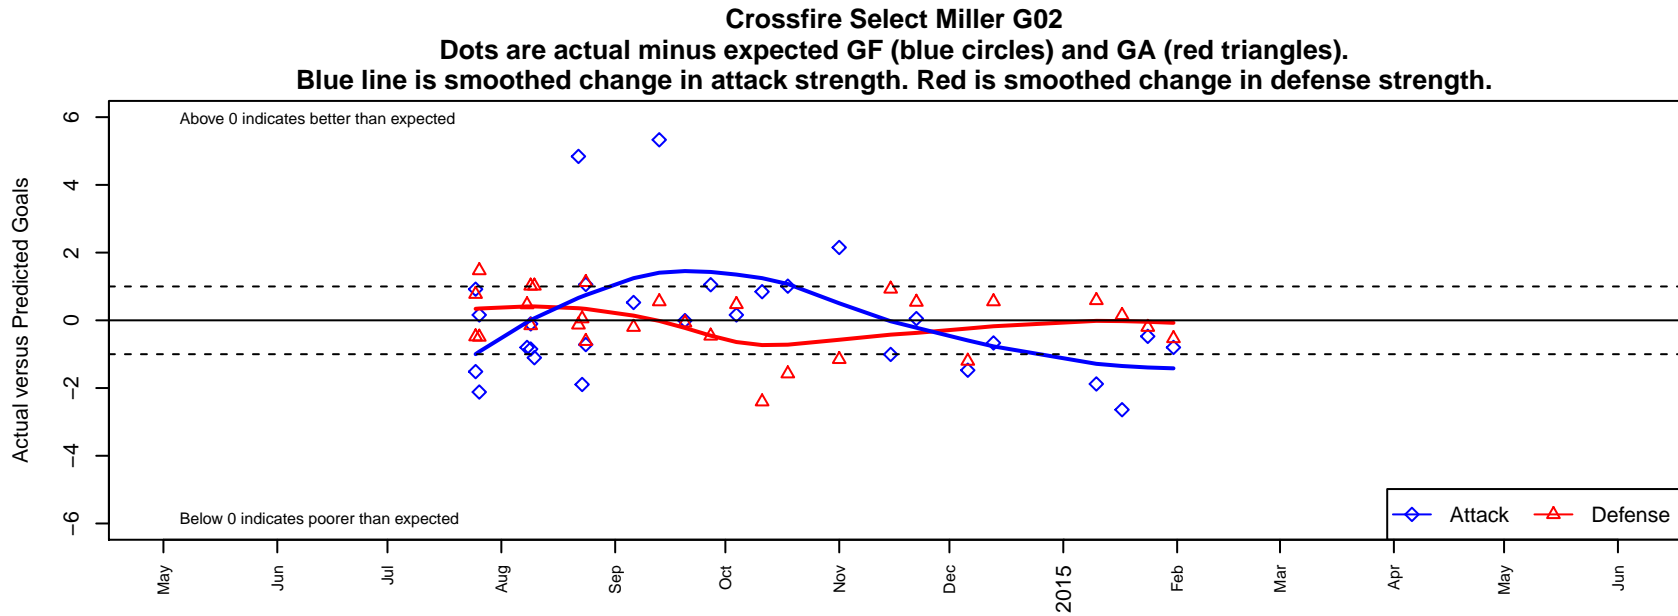

**attack and defense variance (black dot)
relative to other teams
and top 10 in region**

**attack and defense rating
relative to others at age
and all opponents in last 13 months**

Crossfire Select Miller G02

Crossfire Select
Redmond, WA
G02 total strength=700
attack=0.8 defense=0.62
fall league = NPSL G12D1

alt names used:
Crossfire Select G02 Miller
Crossfire Select G02-Miller
Crossfire Select GU02 Miller
Crossfire Select Miller G02

Venues played:
2014 Crossfire Select Cup GU12 Gold
2014 Shoreline Classic GU12
2014 Island Cup GU12
2014 NPSL G12D1
2014 Founders Cup G02