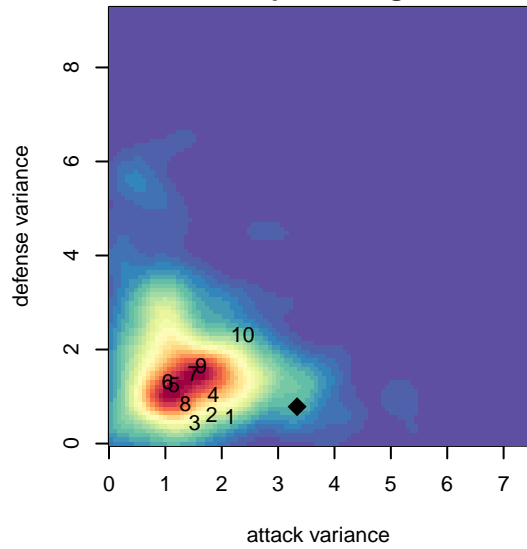

**attack and defense variance (black dot)
relative to other teams
and top 10 in region**