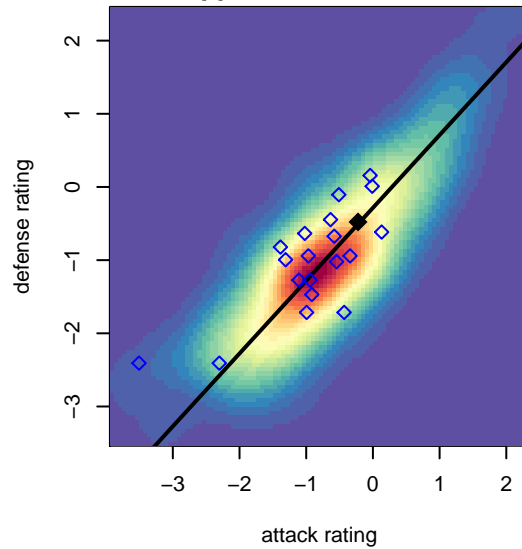

**attack and defense rating
relative to others at age
and all opponents in last 13 months**