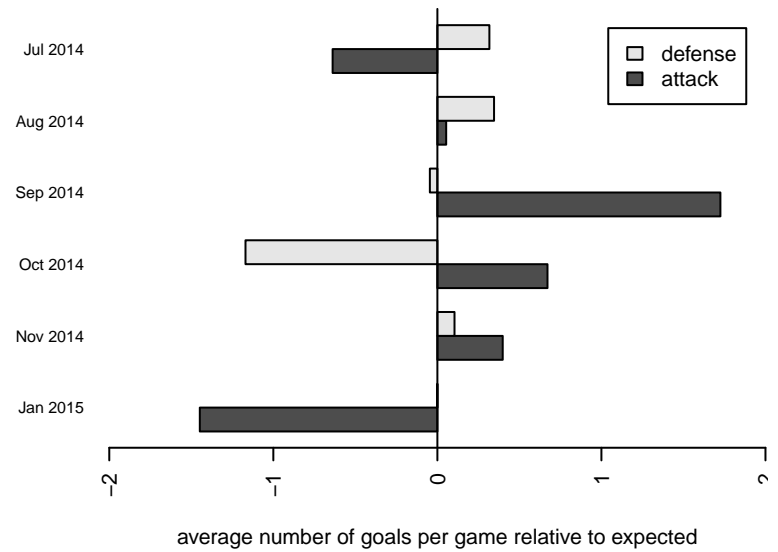

Performance relative to 13 month average